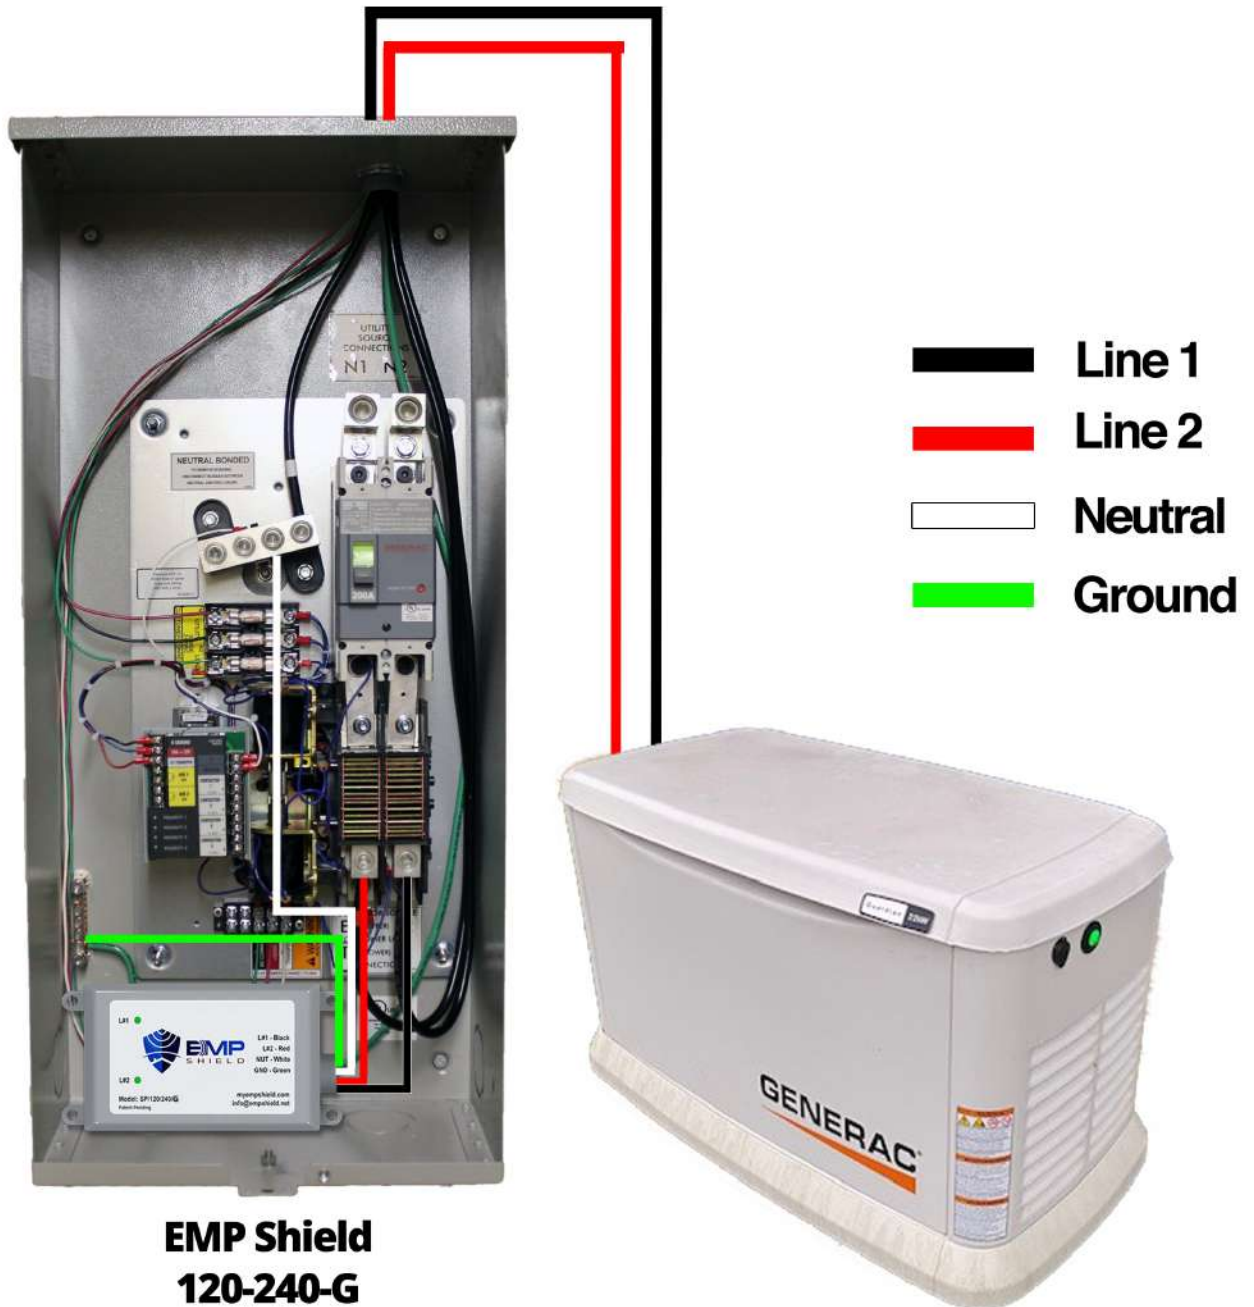

EMP[®]
SHIELD

Generator Installation

WARNING

TO BE INSTALLED BY A LICENSED ELECTRICIAN AND/OR USED IN ACCORDANCE WITH ELECTRICAL CODES AND REGULATIONS. ELECTRICITY IS DANGEROUS AND MAY CAUSE FIRE, SHOCK, OR DEATH.